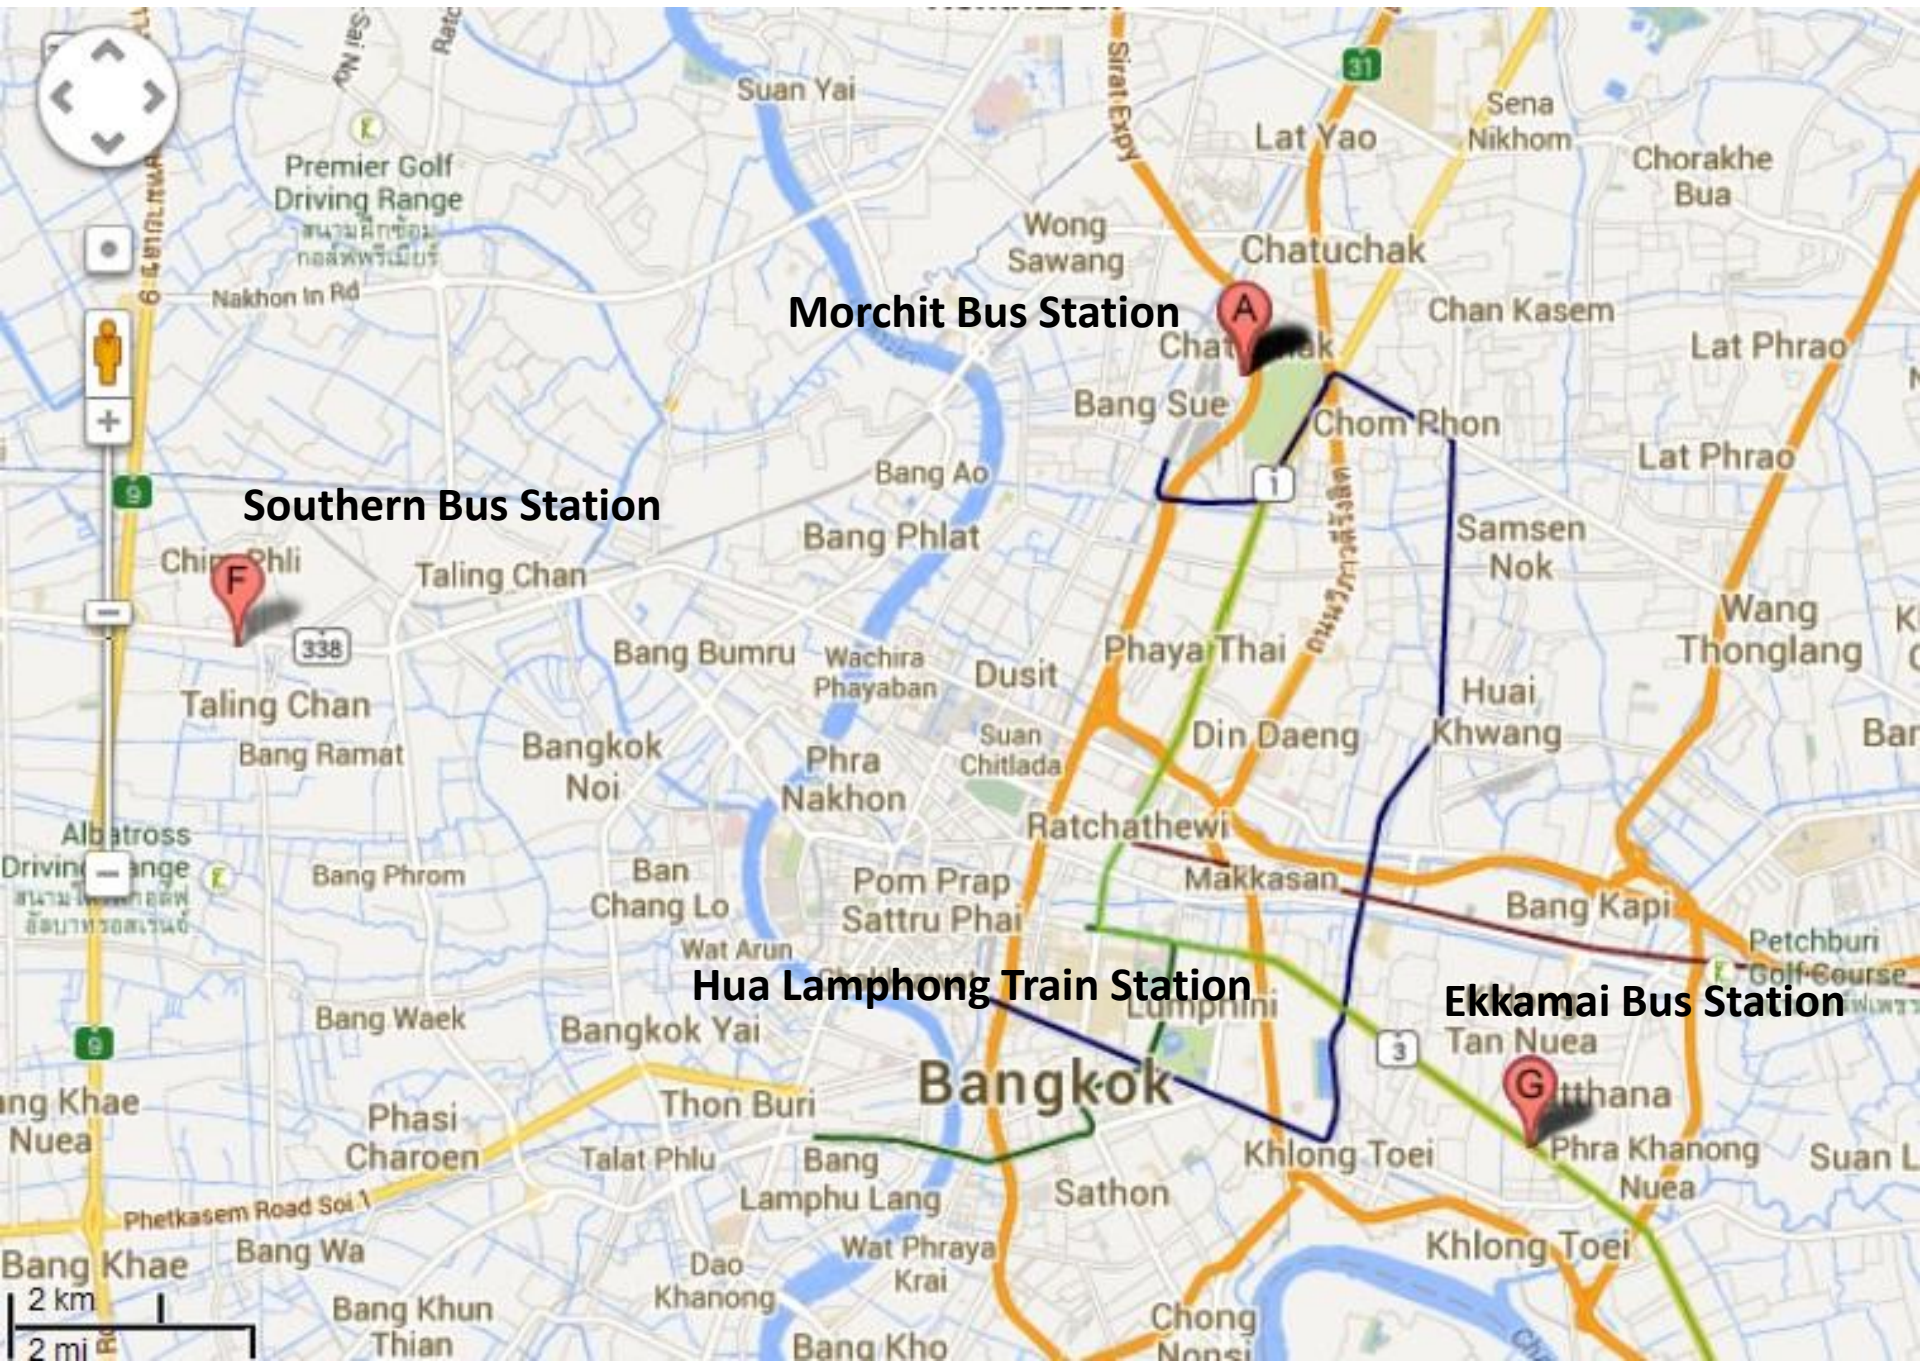

Fireflyz.com.my

ТАЙСКИЕ ЖЕЛЕЗНЫЕ ДОРОГИ

www.railway.co.th

BANGKOK

BKK – Suvarnabhumi Airport DMK – Don Muang Airport

LEGEND	
█	SUKHUMVIT LINE
█	SILOM LINE
N8	BTS STATION
↕	BTS INTERCHANGE STATION
i	BTS TOURIST INFORMATION CENTERS
	SKYBRIDGE CONNECTION
R1	RIVER PIER
○	MRT ROUTE

Asok Montri Hostel
 อนุบาล 1 กรุงเทพฯ

Morchit Bus Station

Southern Bus Station

Hua Lamphong Train Station

Ekkamai Bus Station

TAXI-METER

TAXI-METER

TAXI-METER