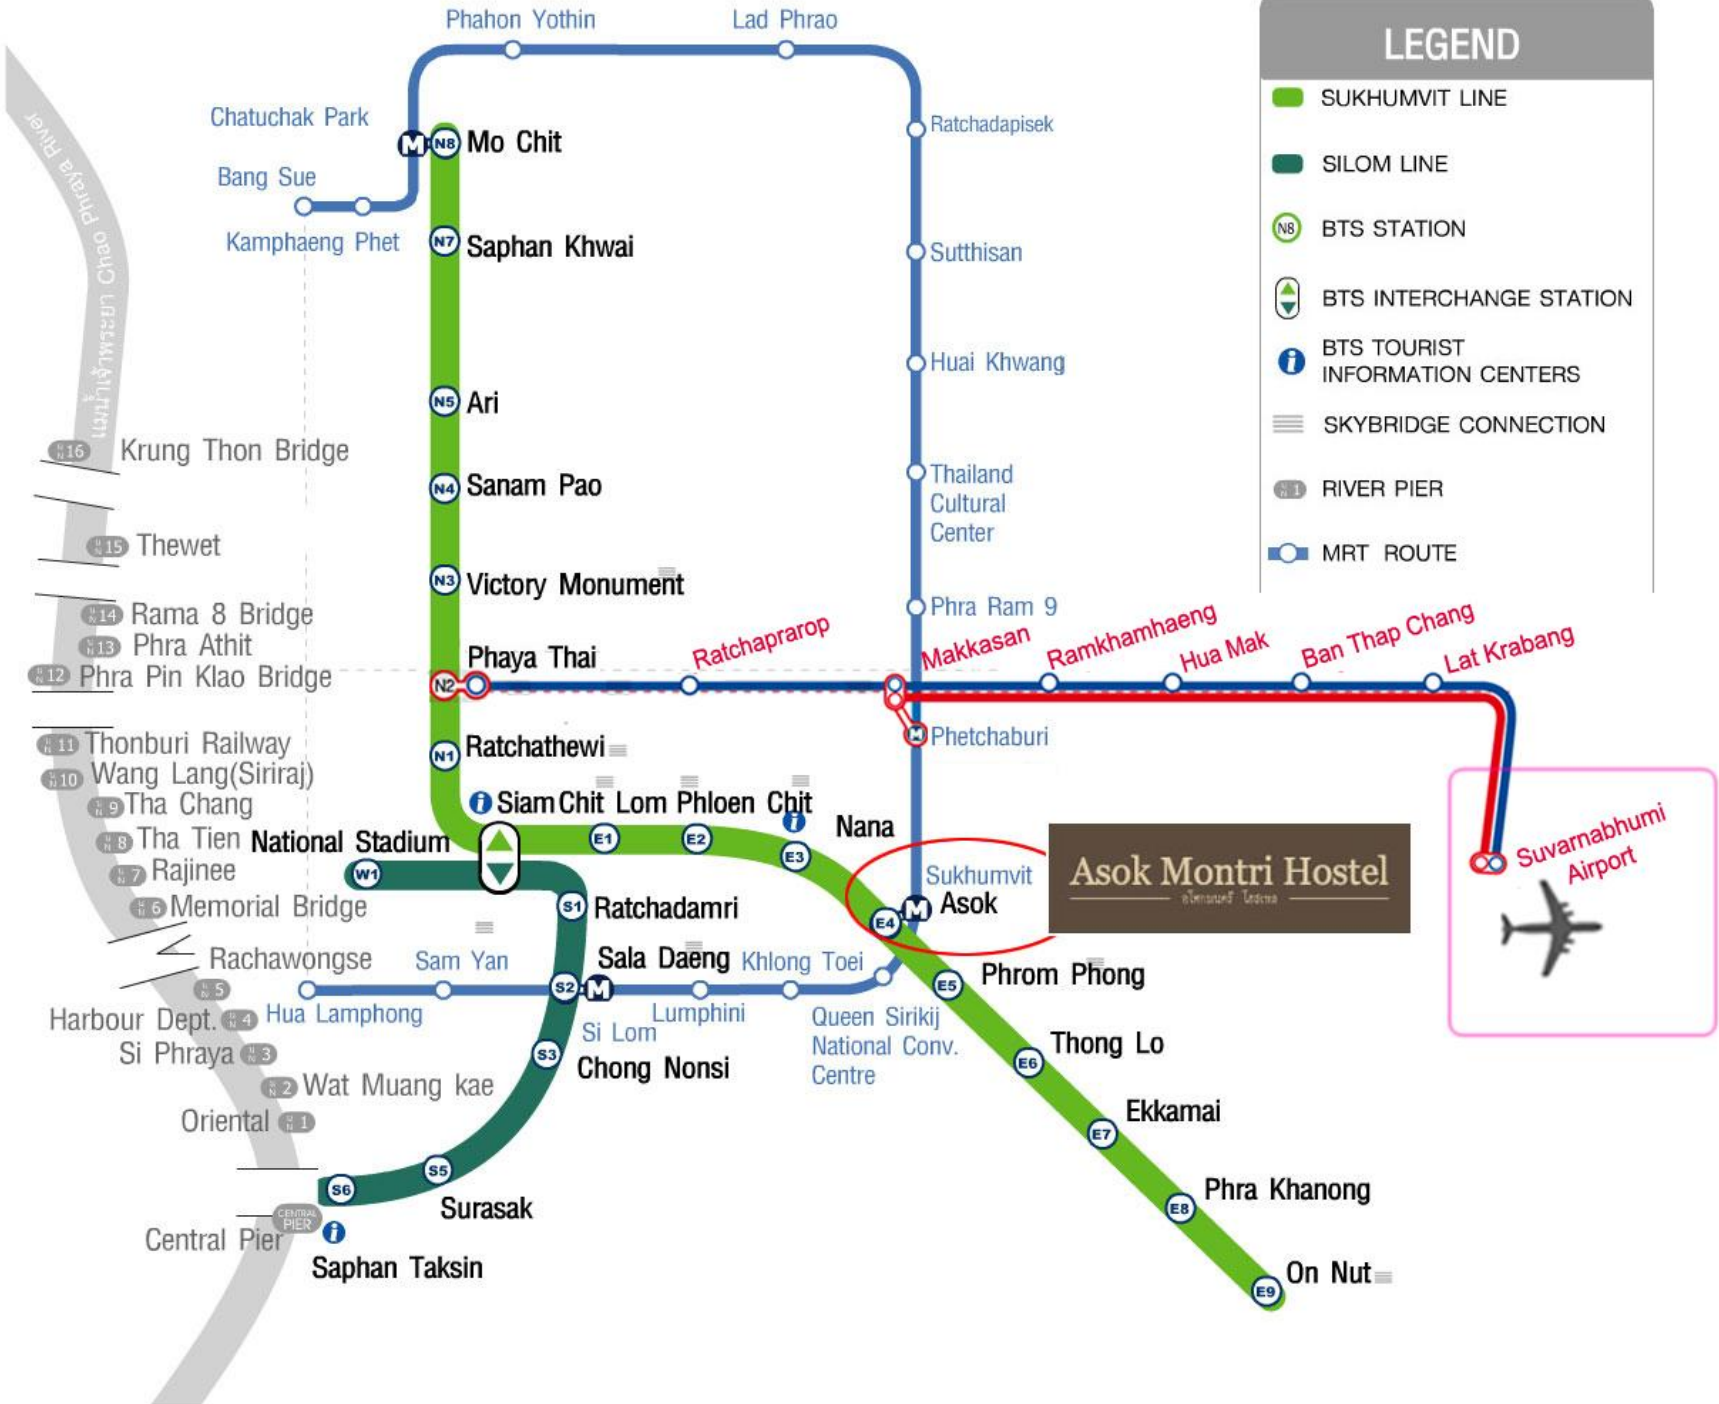

Fireflyz.com.my

ТАЙСКИЕ ЖЕЛЕЗНЫЕ ДОРОГИ

www.railway.co.th

BANGKOK

BKK – Suvarnabhumi Airport DMK – Don Muang Airport

LEGEND	
█	SUKHUMVIT LINE
█	SILOM LINE
N8	BTS STATION
↕	BTS INTERCHANGE STATION
i	BTS TOURIST INFORMATION CENTERS
	SKYBRIDGE CONNECTION
R1	RIVER PIER
○	MRT ROUTE

Asok Montri Hostel
 อนุบาล 1 กรุงเทพฯ

Morchit Bus Station

Southern Bus Station

Hua Lamphong Train Station

Ekkamai Bus Station

TAXI-METER

TAXI-METER

TAXI-METER